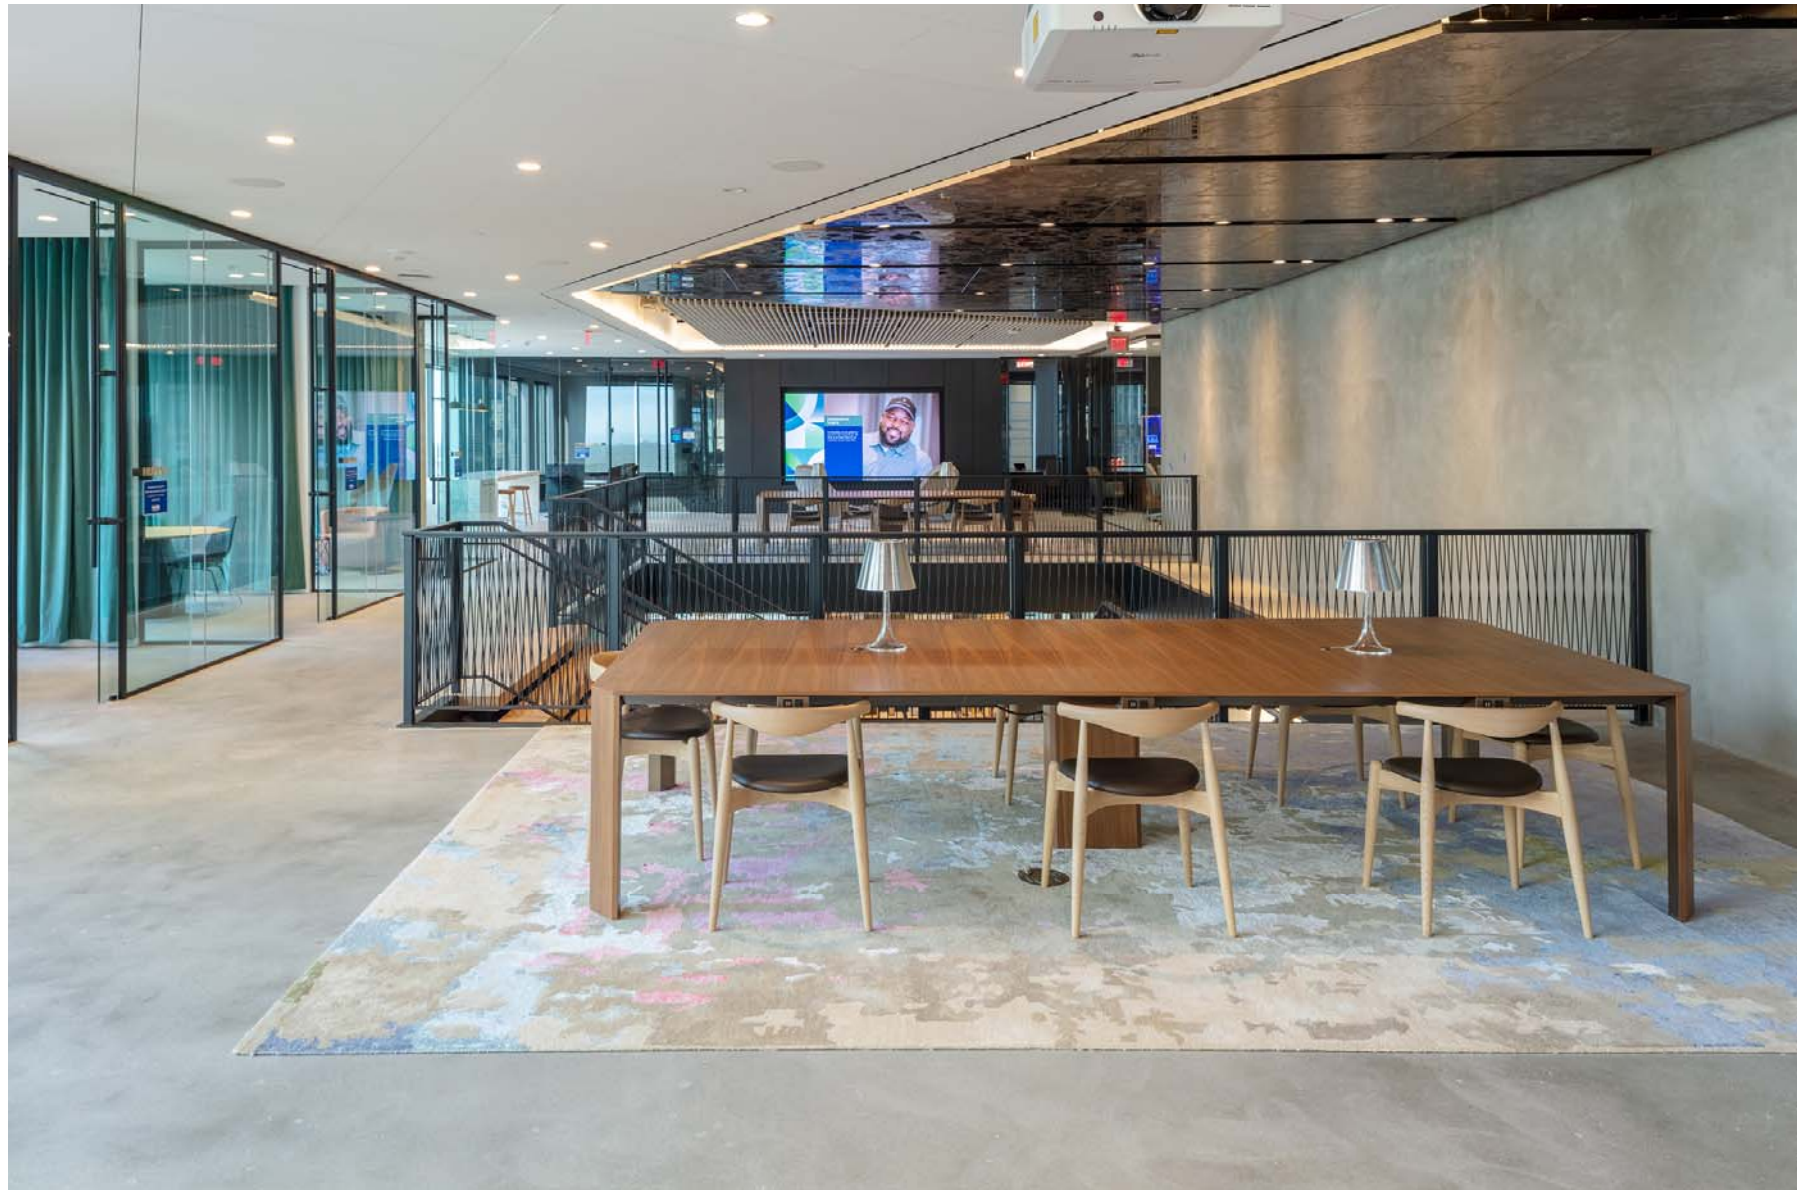

10,000 – 40,000 SF

STANTEC ARCHITECTURE

MICROSOFT AZURE NORTHERN VIRGINIA

INTERIORS

40,000 – 100,000 SF

RAND* CONSTRUCTION CORPORATION

AVALON BAY

INTERIORS