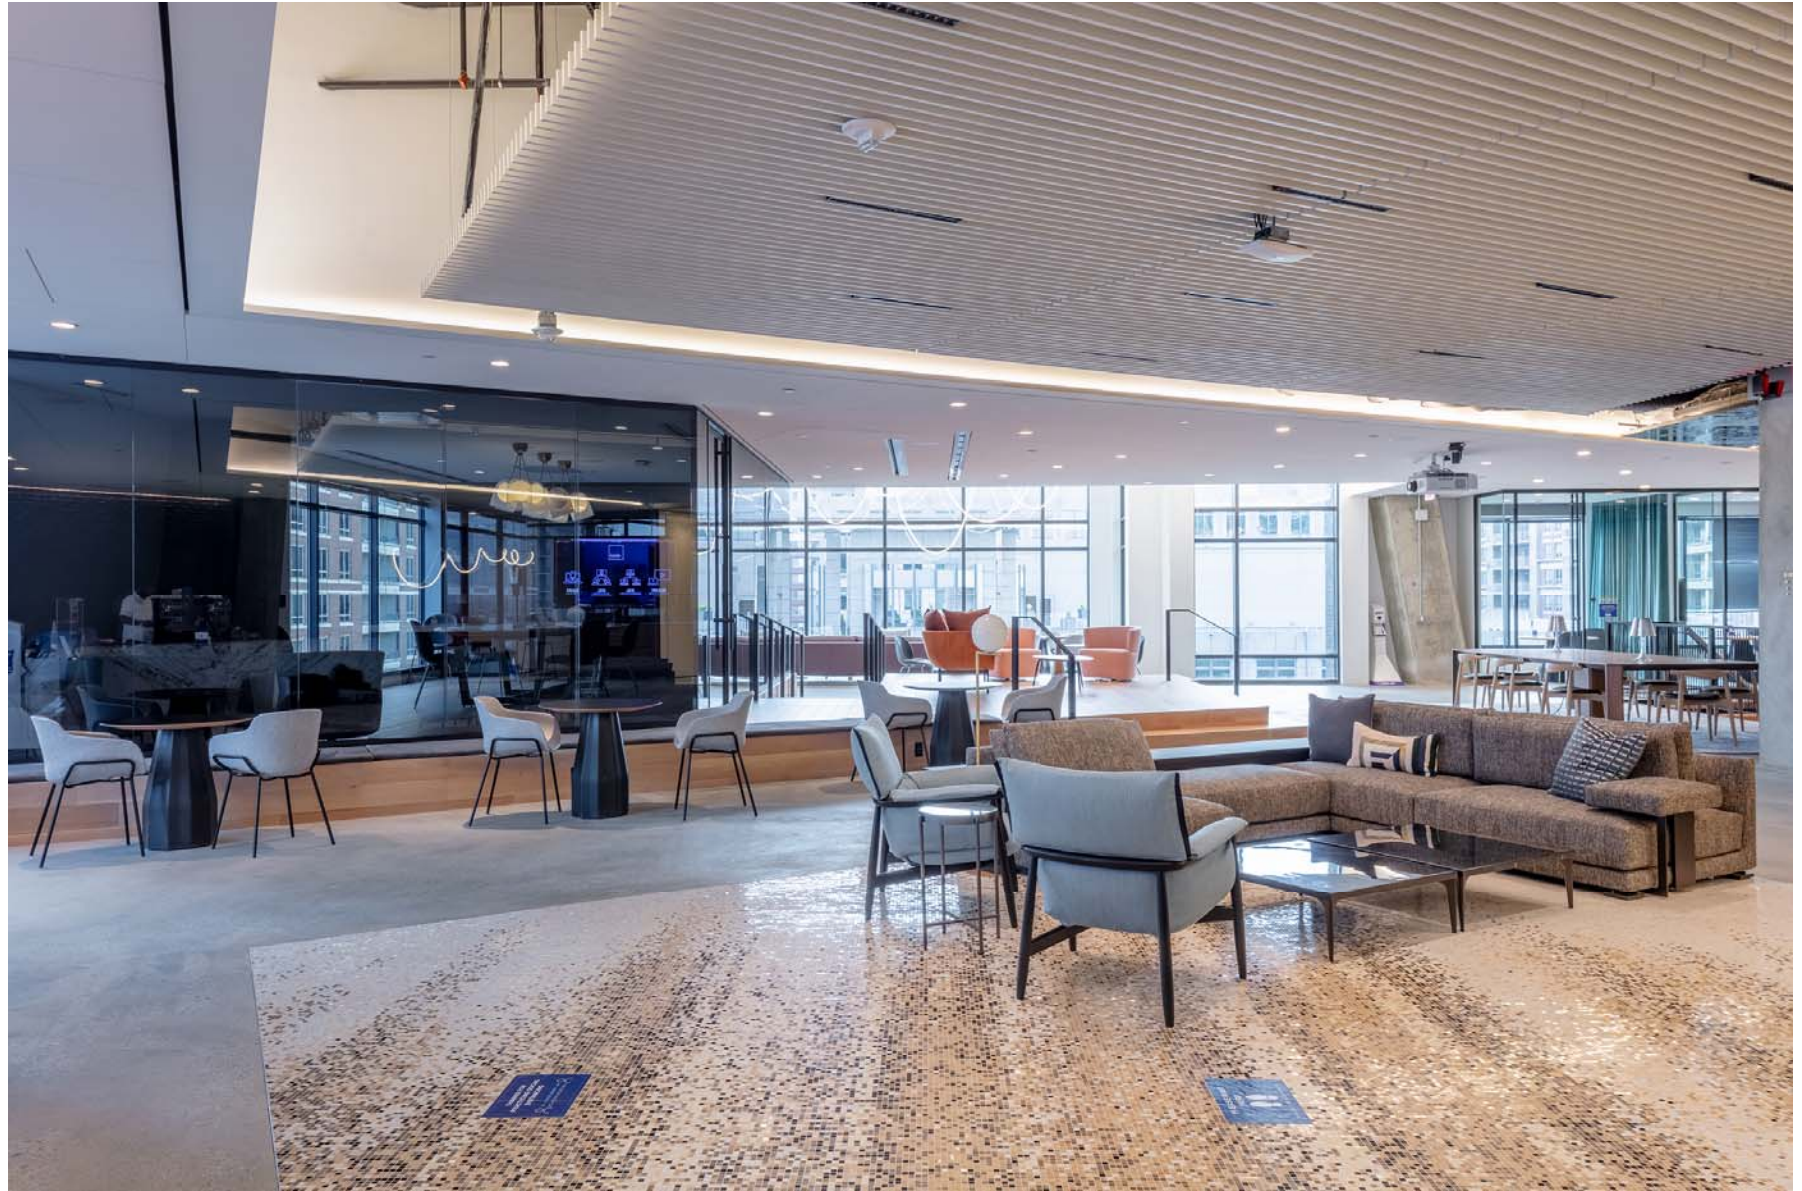

10,000 – 40,000 SF

STANTEC ARCHITECTURE

MICROSOFT AZURE NORTHERN VIRGINIA

INTERIORS

40,000 – 100,000 SF

RAND* CONSTRUCTION CORPORATION

AVALON BAY

INTERIORS